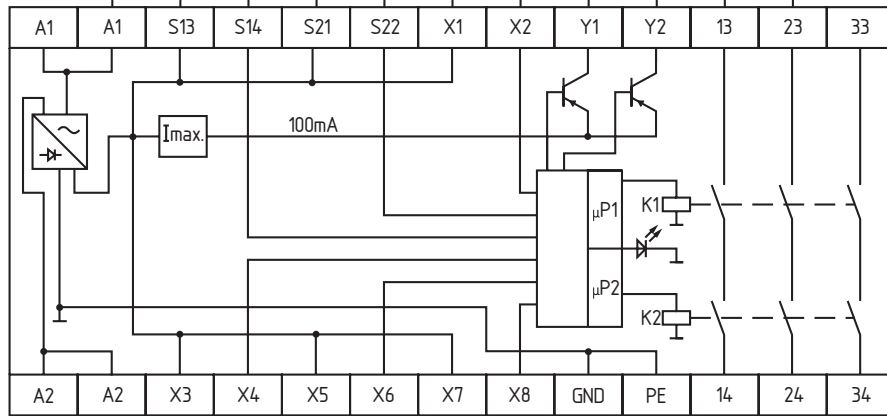

A

AZM 161-12/12

B

24...230V AC/DC

GND

-1 (S)

24...230V AC/DC

AES 2335