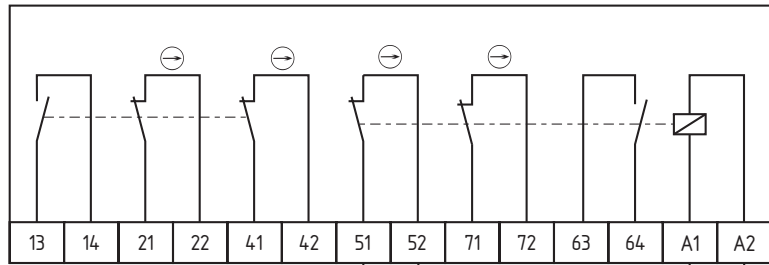

A

AZM 161-12/12

B

24...230V AC/DC

GND

-1 (S)

24...230V AC/DC

AES 2335