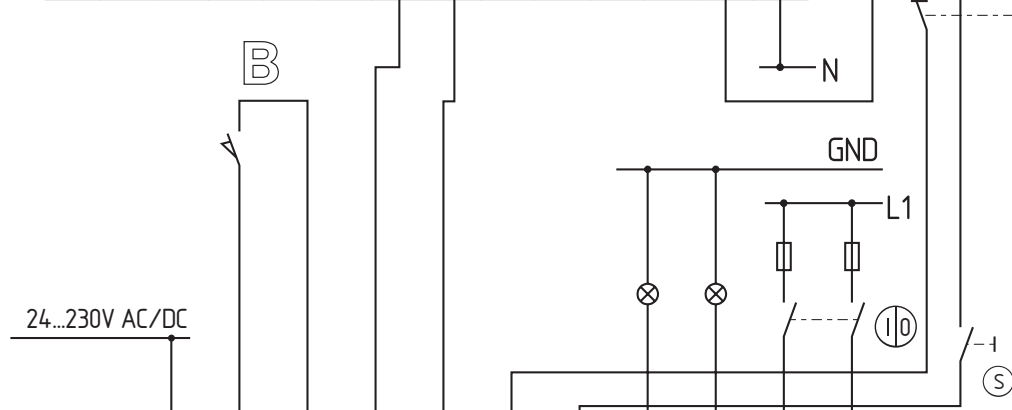

A

AZM 161-12/12

B

24...230V AC/DC

GND

-1 (S)

24...230V AC/DC

AES 2335